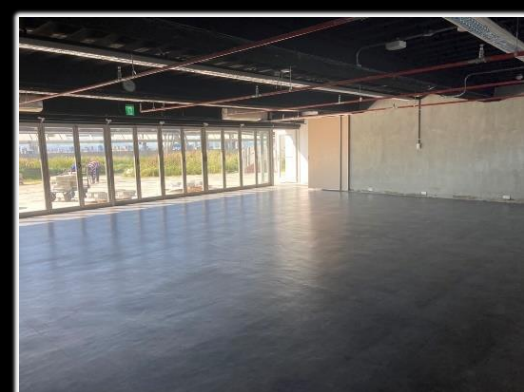

2022 臺北藝穗節場地自主方案 @ NTSEC

2022 Taipei Fringe Festival – Autonomous Venues @ NTSEC

科教館近年來嘗試以多元視角 進行展場、公務服務空間更新

Recently, the National Taiwan Science Education Center dedicates its effort to permanent exhibition and public service renewal.

除以提供參觀民眾一個優質的環境之外，

Besides providing an outstanding environment for visitors,

亦想，提供臺灣在地創作者多一個可發揮之場所

The Science Education Center also holds a platform for Taiwanese artists to share their work.

科學無所不在，創作力更是激發不斷可能的來源

Science is everywhere, creativity is also the source for stimulating all kinds of possibilities.

來吧！來科教館一探究竟

Come on! Let's visit the Science Education Center and find out more.

爆發你所深藏在內心世界的能量

Share your inner power

讓你自己看到更多的自己

To explore the different facades of yourself.